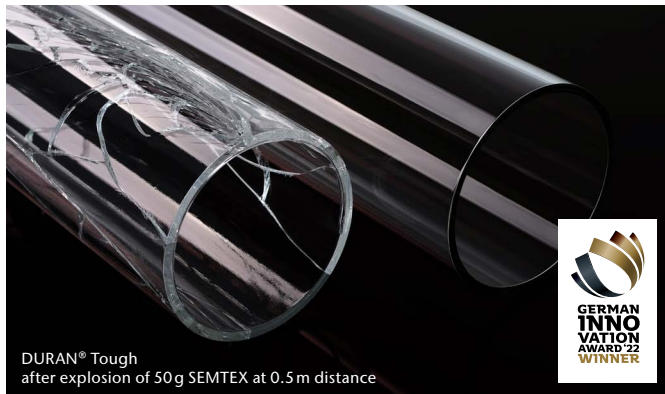

DURAN® Tough / CONTURAX® Tough

With transparency and elegance, CONTURAX® and DURAN® Tough glass tubing offers sophisticated exterior and interior design options. CONTURAX® and DURAN® glass tubes from our „Tough“ product line combine exceptional visual clarity with an exclusive polymer coating.

Available in smooth and fluted glass tubing, this family of products achieves a high safety standard and invites a wide range of new design possibilities for residential, commercial and retail spaces. The coating is applied to the inner surface. This ensures that the CONTURAX® Tough and DURAN® Tough glass tubing maintains its form and integrity in the event of breakage. In addition it provides effective protection against splinters or shards. The UV absorption of the glass protects the coating and further reduces UV degradation of the already stabilized polymer.

Advantages at a glance

- High transparency and visual quality for architectural and industrial design
- Precise geometric tolerances enable accurate fitment
- Clear inner polymer coating does not detract from the transparency and elegance of the glass tubes, yet assists in creating a safer product
- In case of breakage, CONTURAX® Tough and DURAN® Tough glass tubing helps retain product integrity, considerably reducing the risk of injury
- Available in lengths from 1,500 to 4,000 mm (59 to 156 inches)

DURAN® Tough