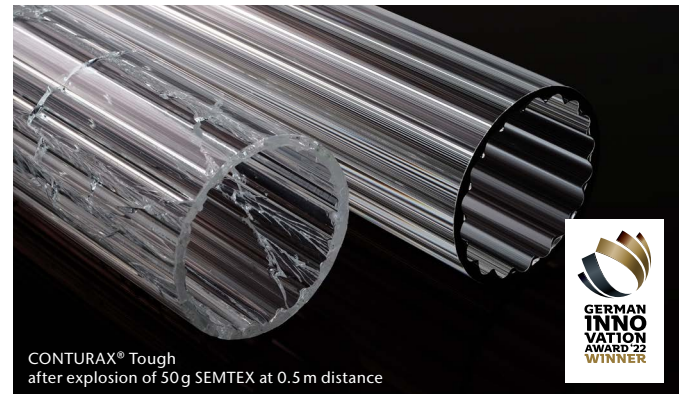

CONTURAX® Tough

Outside Diameter (OD)	Wall Thickness (WT)	Length

120 mm   5 mm   1,500 – 4,000 mm

Outside Diameter (OD)	Wall Thickness (WT)	Length

100 mm   3 mm   1,500 – 4,000 mm

120 mm   5 mm   1,500 – 4,000 mm

DURAN® is a registered trademark of DWK Life Sciences GmbH.

Get inspired

Current applications for our „Tough“ product line are

- Glass Partitions
  Visit schott.com
- Light Design
  Visit schott.com

There are many more potential applications. Let your creativity run wild. Please contact us. Phone +49 (0)9633/80-450, technicaltubing@schott.com

Profile Type	Profile No.
	006

schott.com

SCHOTT AG, Erich-Schott-Strasse 14, 95666 Mitterteich, Germany

SCHOTT
glass made of ideas